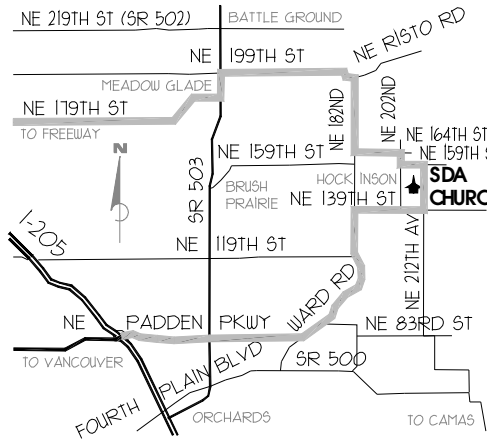

FROM THE NORTH TAKE NE 199TH EAST TO NE 182ND AV HEADING SOUTH. TURN LEFT ON NE 164TH ST. TURN RIGHT ON NE 202ND AV. TURN LEFT ON NE 159TH ST. TURN RIGHT ON 212TH AV. SEE OUR CHURCH AT NE 150TH ST.

FROM THE SOUTH TAKE NE PADDEN PARKWAY EAST TO WARD ROAD WHICH BECOMES NE 182ND AV HEADING NORTH. TURN RIGHT ON NE 139TH ST. TURN LEFT ON NE 212TH AV. SEE OUR CHURCH AT NE 150TH ST.