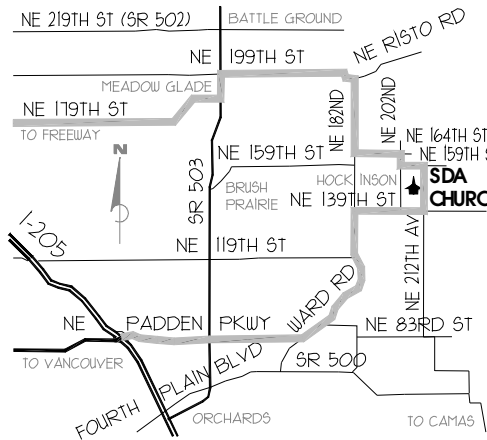

FROM THE NORTH TAKE NE 199TH EAST TO NE 182ND AV HEADING SOUTH. TURN LEFT ON NE 164TH ST. TURN RIGHT ON NE 202ND AV. TURN LEFT ON NE 159TH ST. TURN RIGHT ON 212TH AV. SEE OUR CHURCH AT NE 150TH ST.

FROM THE SOUTH TAKE NE PADDEN PARKWAY EAST TO WARD ROAD WHICH BECOMES NE 182ND AV HEADING NORTH. TURN RIGHT ON NE 139TH ST. TURN LEFT ON NE 212TH AV. SEE OUR CHURCH AT NE 150TH ST.