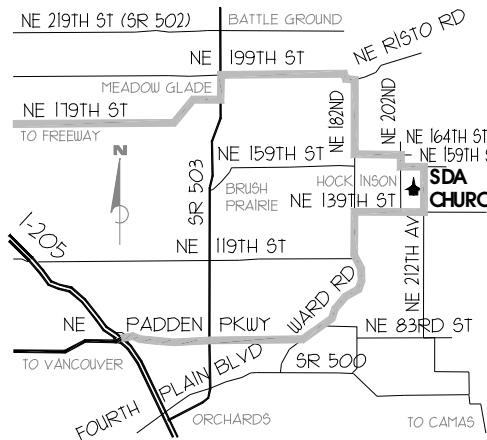

FROM THE NORTH TAKE NE 199TH EAST TO NE 182ND AV HEADING SOUTH. TURN LEFT ON NE 164TH ST. TURN RIGHT ON NE 202ND AV. TURN LEFT ON NE 159TH ST. TURN RIGHT ON 212TH AV. SEE OUR CHURCH AT NE 150TH ST.

FROM THE SOUTH TAKE NE PADDEN PARKWAY EAST TO WARD ROAD WHICH BECOMES NE 182ND AV HEADING NORTH. TURN RIGHT ON NE 139TH ST. TURN LEFT ON NE 212TH AV. SEE OUR CHURCH AT NE 150TH ST.