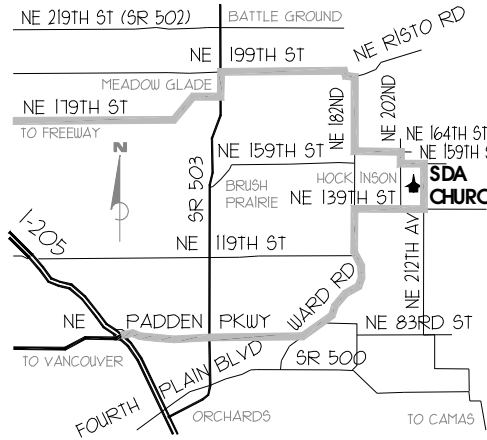

FROM THE NORTH TAKE NE 199TH EAST TO NE 182ND AV HEADING SOUTH. TURN LEFT ON NE 164TH ST. TURN RIGHT ON NE 202ND AV. TURN LEFT ON NE 159TH ST. TURN RIGHT ON 212TH AV. SEE OUR CHURCH AT NE 150TH ST.

FROM THE SOUTH TAKE NE PADDEN PARKWAY EAST TO WARD ROAD WHICH BECOMES NE 182ND AV HEADING NORTH. TURN RIGHT ON NE 139TH ST. TURN LEFT ON NE 212TH AV. SEE OUR CHURCH AT NE 150TH ST.